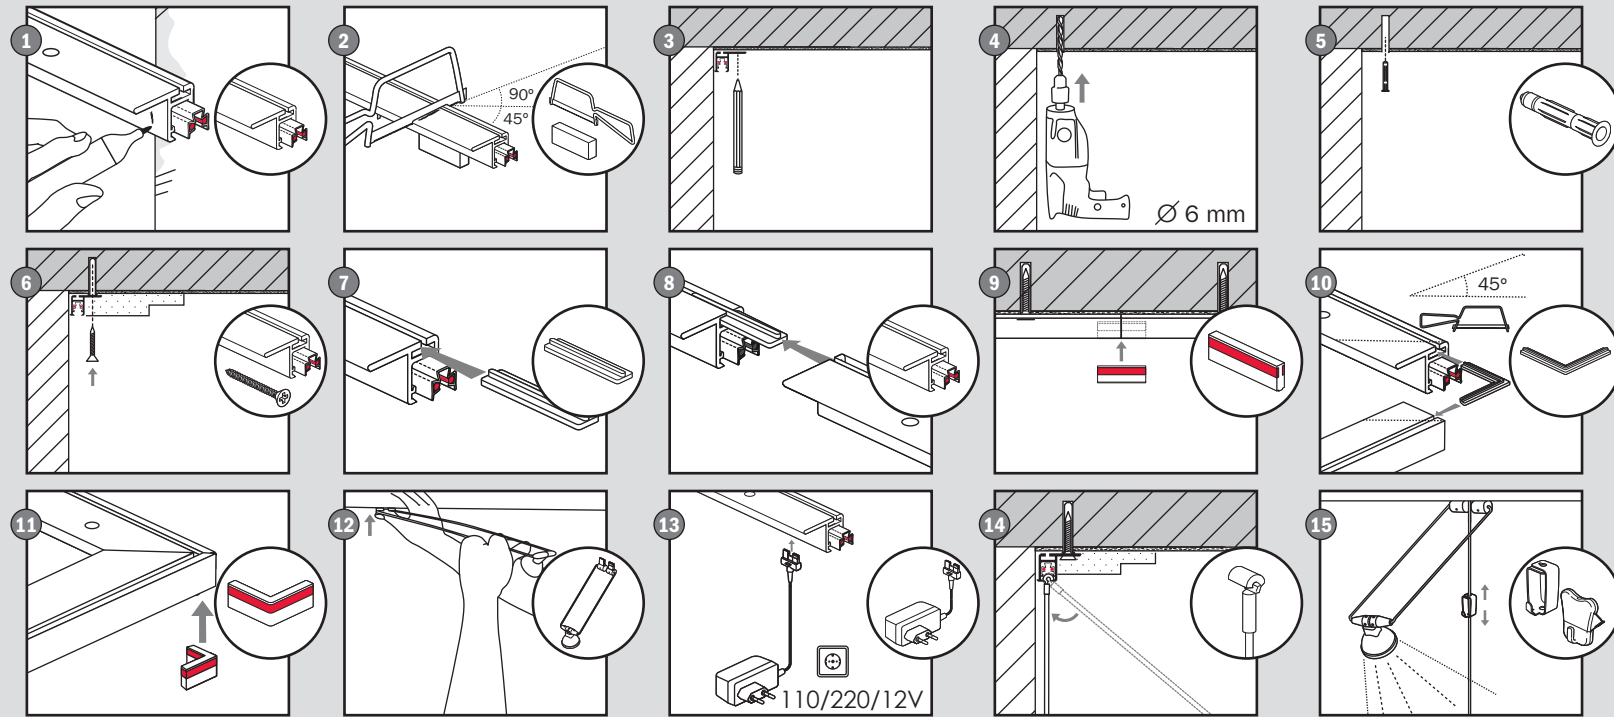

**STAS multirail flat 12V**  
**manual**

Eindhoven - The Netherlands  
[www.stasgroup.com](http://www.stasgroup.com)

 : [www.stasgroup.com](http://www.stasgroup.com) + YouTube

 STAS armatures manual